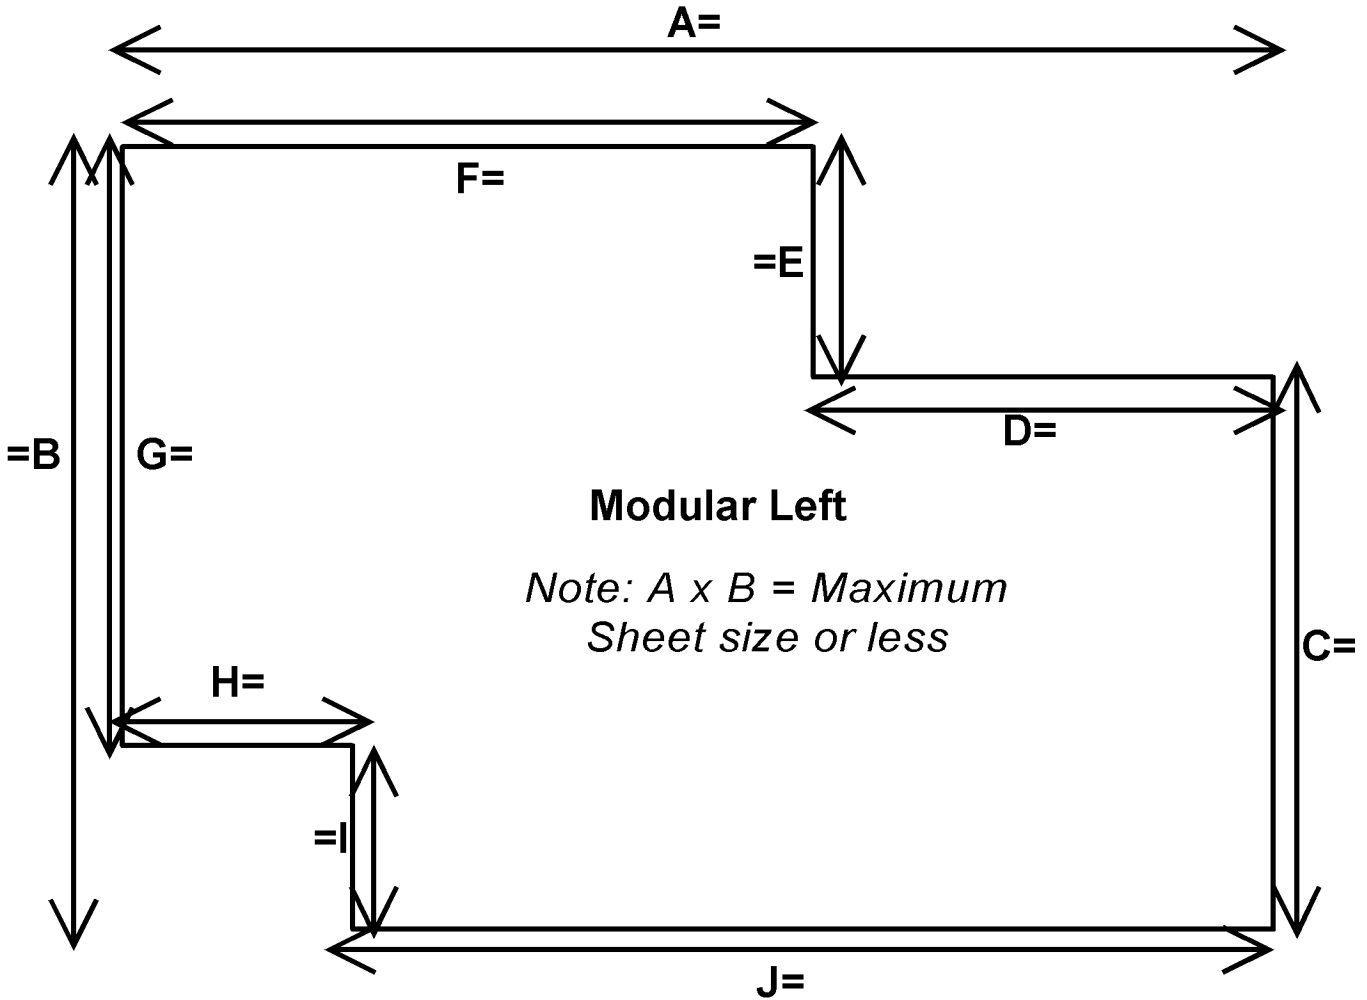

The Mat Store Inc.  
35441 Pontiac Drive  
Brookshire, TX. 77423  
Ph : 832 - 230 - 3533  
Fx : 281 - 934 - 1873

**Mat material Thickness:** \_\_\_\_\_

**Your Name:** \_\_\_\_\_

**Phone:** \_\_\_\_\_

**Fax:** \_\_\_\_\_